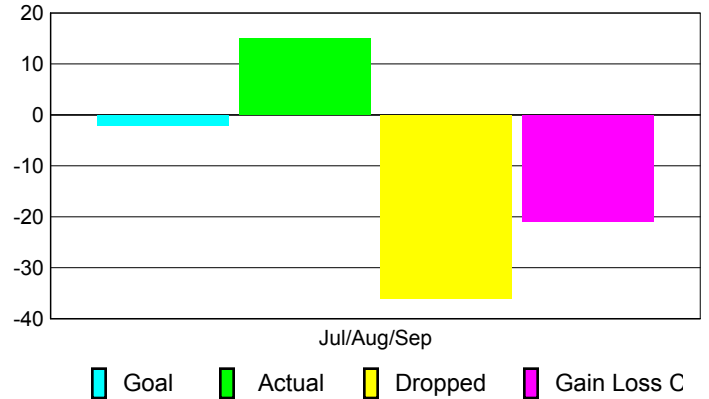

Membership Results 2010-2011

Goal, New, Dropped, Gain/Loss